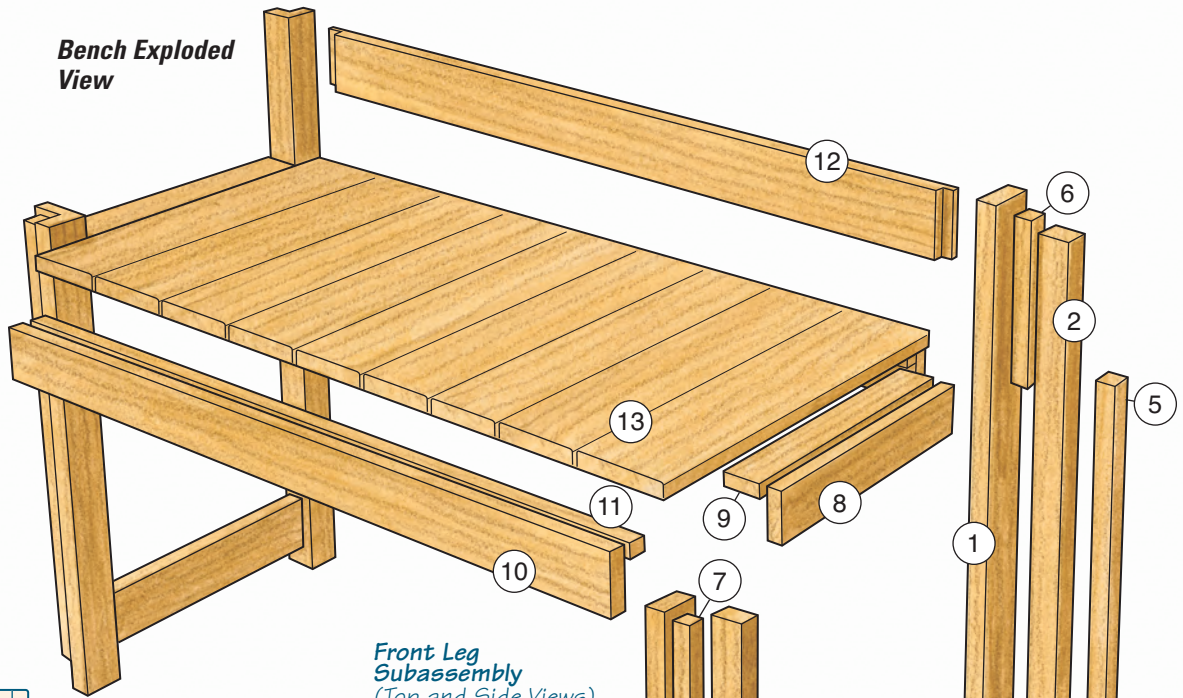

Bench Exploded View

Front Leg Subassembly (Top and Side Views)

Bench (Side View)

Bench (Front View)

MATERIAL LIST (BENCHES)

	T x W x L
1 Wide Back Leg Pieces (4)	3/4" x 1 5/8" x 24"
2 Narrow Back Leg Pieces (4)	3/4" x 7/8" x 24"
3 Wide Front Leg Pieces (4)	3/4" x 1 5/8" x 18 3/4"
4 Narrow Front Leg Pieces (4)	3/4" x 7/8" x 18 3/4"
5 Back Leg Lower Inserts (4)	3/4" x 3/4" x 17 5/8"
6 Back Leg Upper Inserts (4)	1/2" x 1/2" x 5"
7 Front Leg Inserts (4)	3/4" x 3/4" x 17 1/4"
8 Top and Bottom Side Rails (8)	3/4" x 2 1/2" x 11"
9 Seat Infill (4)	5/8" x 3/4" x 11"
10 Front/Back Rails (4)	3/4" x 2 1/2" x 19 3/4"
11 Front/Back Rail Cleats (4)	5/8" x 3/4" x 19 3/4"
12 Bench Backs (2)	3/4" x 2 1/16" x 21"
13 Bench Slats (18)	3/4" x 2 1/16" x 15"