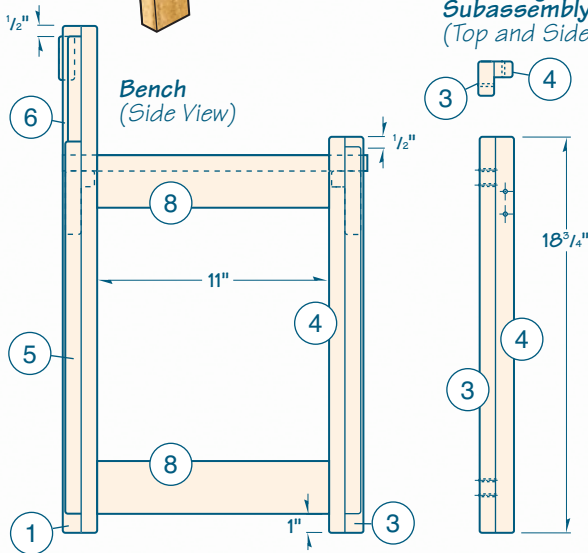

Bench Exploded View

Front Leg Subassembly (Top and Side Views)

Bench (Side View)

Bench (Front View)

MATERIAL LIST (BENCHES)

	T x W x L
1 Wide Back Leg Pieces (4)	3/4" x 1 5/8" x 24"
2 Narrow Back Leg Pieces (4)	3/4" x 7/8" x 24"
3 Wide Front Leg Pieces (4)	3/4" x 1 5/8" x 18 3/4"
4 Narrow Front Leg Pieces (4)	3/4" x 7/8" x 18 3/4"
5 Back Leg Lower Inserts (4)	3/4" x 3/4" x 17 5/8"
6 Back Leg Upper Inserts (4)	1/2" x 1/2" x 5"
7 Front Leg Inserts (4)	3/4" x 3/4" x 17 1/4"
8 Top and Bottom Side Rails (8)	3/4" x 2 1/2" x 11"
9 Seat Infill (4)	5/8" x 3/4" x 11"
10 Front/Back Rails (4)	3/4" x 2 1/2" x 19 3/4"
11 Front/Back Rail Cleats (4)	5/8" x 3/4" x 19 3/4"
12 Bench Backs (2)	3/4" x 2 1/16" x 21"
13 Bench Slats (18)	3/4" x 2 1/16" x 15"