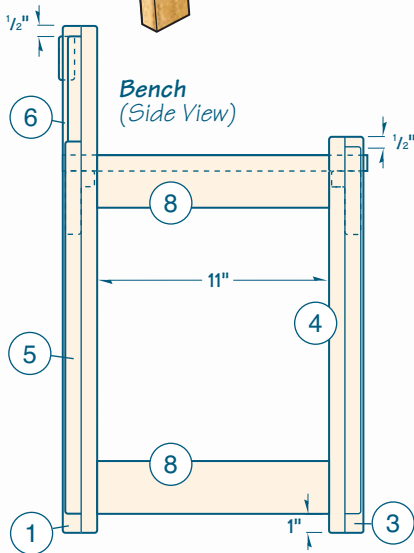

Bench Exploded View

Front Leg Subassembly (Top and Side Views)

Bench (Side View)

Bench (Front View)

MATERIAL LIST (BENCHES)

	T x W x L
1 Wide Back Leg Pieces (4)	3/4" x 1 5/8" x 24"
2 Narrow Back Leg Pieces (4)	3/4" x 7/8" x 24"
3 Wide Front Leg Pieces (4)	3/4" x 1 5/8" x 18 3/4"
4 Narrow Front Leg Pieces (4)	3/4" x 7/8" x 18 3/4"
5 Back Leg Lower Inserts (4)	3/4" x 3/4" x 17 5/8"
6 Back Leg Upper Inserts (4)	1/2" x 1/2" x 5"
7 Front Leg Inserts (4)	3/4" x 3/4" x 17 1/4"
8 Top and Bottom Side Rails (8)	3/4" x 2 1/2" x 11"
9 Seat Infill (4)	5/8" x 3/4" x 11"
10 Front/Back Rails (4)	3/4" x 2 1/2" x 19 3/4"
11 Front/Back Rail Cleats (4)	5/8" x 3/4" x 19 3/4"
12 Bench Backs (2)	3/4" x 2 1/16" x 21"
13 Bench Slats (18)	3/4" x 2 1/16" x 15"