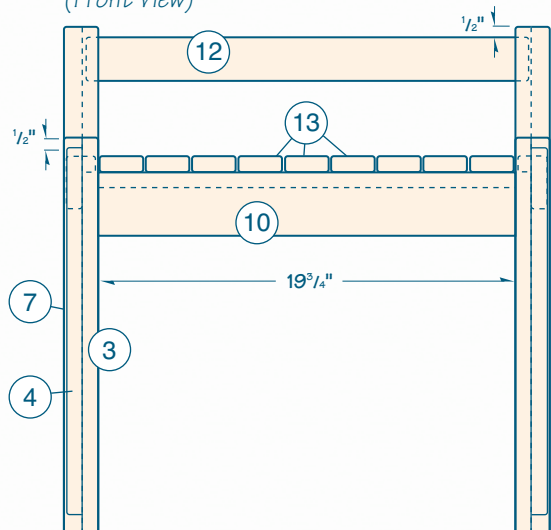

Bench Exploded View

Front Leg Subassembly (Top and Side Views)

Bench (Side View)

Bench (Front View)

MATERIAL LIST (BENCHES)

	T x W x L
1 Wide Back Leg Pieces (4)	3/4" x 1 5/8" x 24"
2 Narrow Back Leg Pieces (4)	3/4" x 7/8" x 24"
3 Wide Front Leg Pieces (4)	3/4" x 1 5/8" x 18 3/4"
4 Narrow Front Leg Pieces (4)	3/4" x 7/8" x 18 3/4"
5 Back Leg Lower Inserts (4)	3/4" x 3/4" x 17 5/8"
6 Back Leg Upper Inserts (4)	1/2" x 1/2" x 5"
7 Front Leg Inserts (4)	3/4" x 3/4" x 17 1/4"
8 Top and Bottom Side Rails (8)	3/4" x 2 1/2" x 11"
9 Seat Infill (4)	5/8" x 3/4" x 11"
10 Front/Back Rails (4)	3/4" x 2 1/2" x 19 3/4"
11 Front/Back Rail Cleats (4)	5/8" x 3/4" x 19 3/4"
12 Bench Backs (2)	3/4" x 2 1/16" x 21"
13 Bench Slats (18)	3/4" x 2 1/16" x 15"